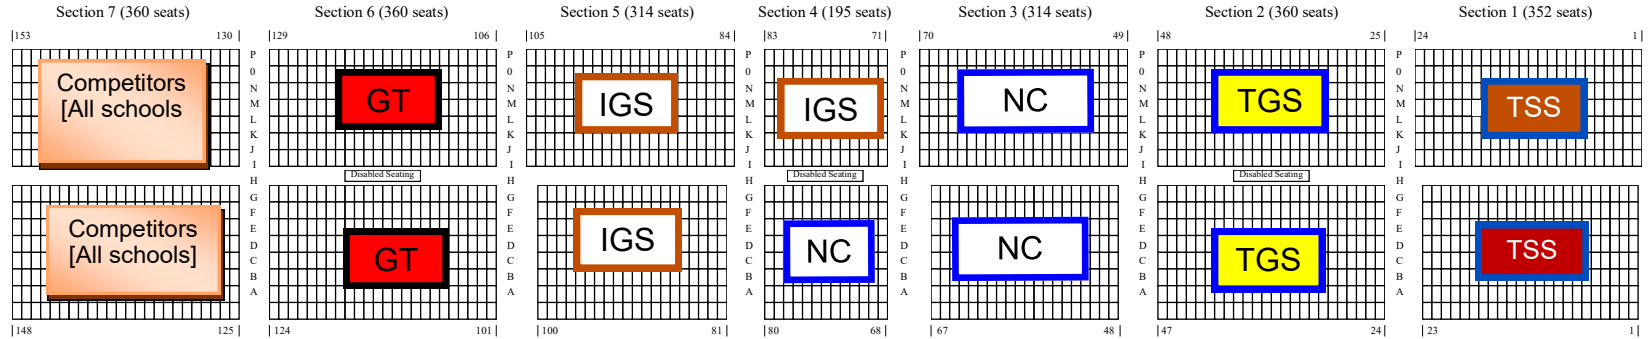

# Brisbane Aquatic Centre - 2019 GPS Swimming Seating Plan

Upper Western Grandstand - 1071 Seats

Lower Western Grandstand - 1184 Seats

Lower Eastern Grandstand - 1024 Seats

Upper Eastern Grandstand - 1071 Seats

GT 360 seats	Gregory Terrace
IGS 405 seats	Ipswich Grammar School
NC 418 seats	Nudgee College
TGS 360 seats	Toowoomba Grammar School
TSS 352 seats	The Southport School

BSHS 349 seats	Brisbane State High School
BGS 314 seats	Brisbane Grammar School
BBC 360 seats	Brisbane Boys' College
ACGS 352 seats	Anglican Church Grammar School