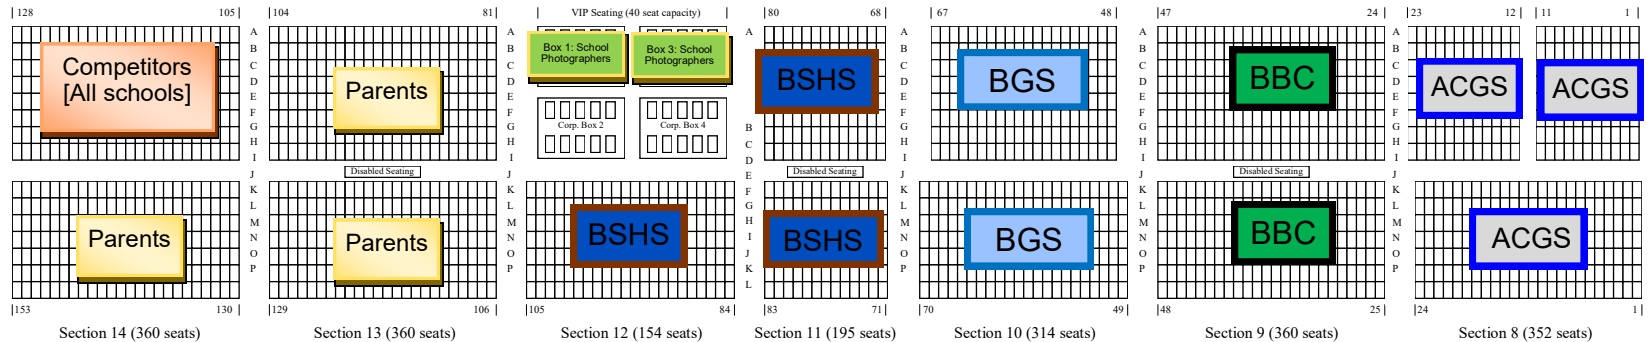

# Brisbane Aquatic Centre - 2019 GPS Swimming Seating Plan

Upper Western Grandstand - 1071 Seats

Lower Western Grandstand - 1184 Seats

Lower Eastern Grandstand - 1024 Seats

Upper Eastern Grandstand - 1071 Seats

GT 360 seats	Gregory Terrace
IGS 405 seats	Ipswich Grammar School
NC 418 seats	Nudgee College
TGS 360 seats	Toowoomba Grammar School
TSS 352 seats	The Southport School

BSHS 349 seats	Brisbane State High School
BGS 314 seats	Brisbane Grammar School
BBC 360 seats	Brisbane Boys' College
ACGS 352 seats	Anglican Church Grammar School