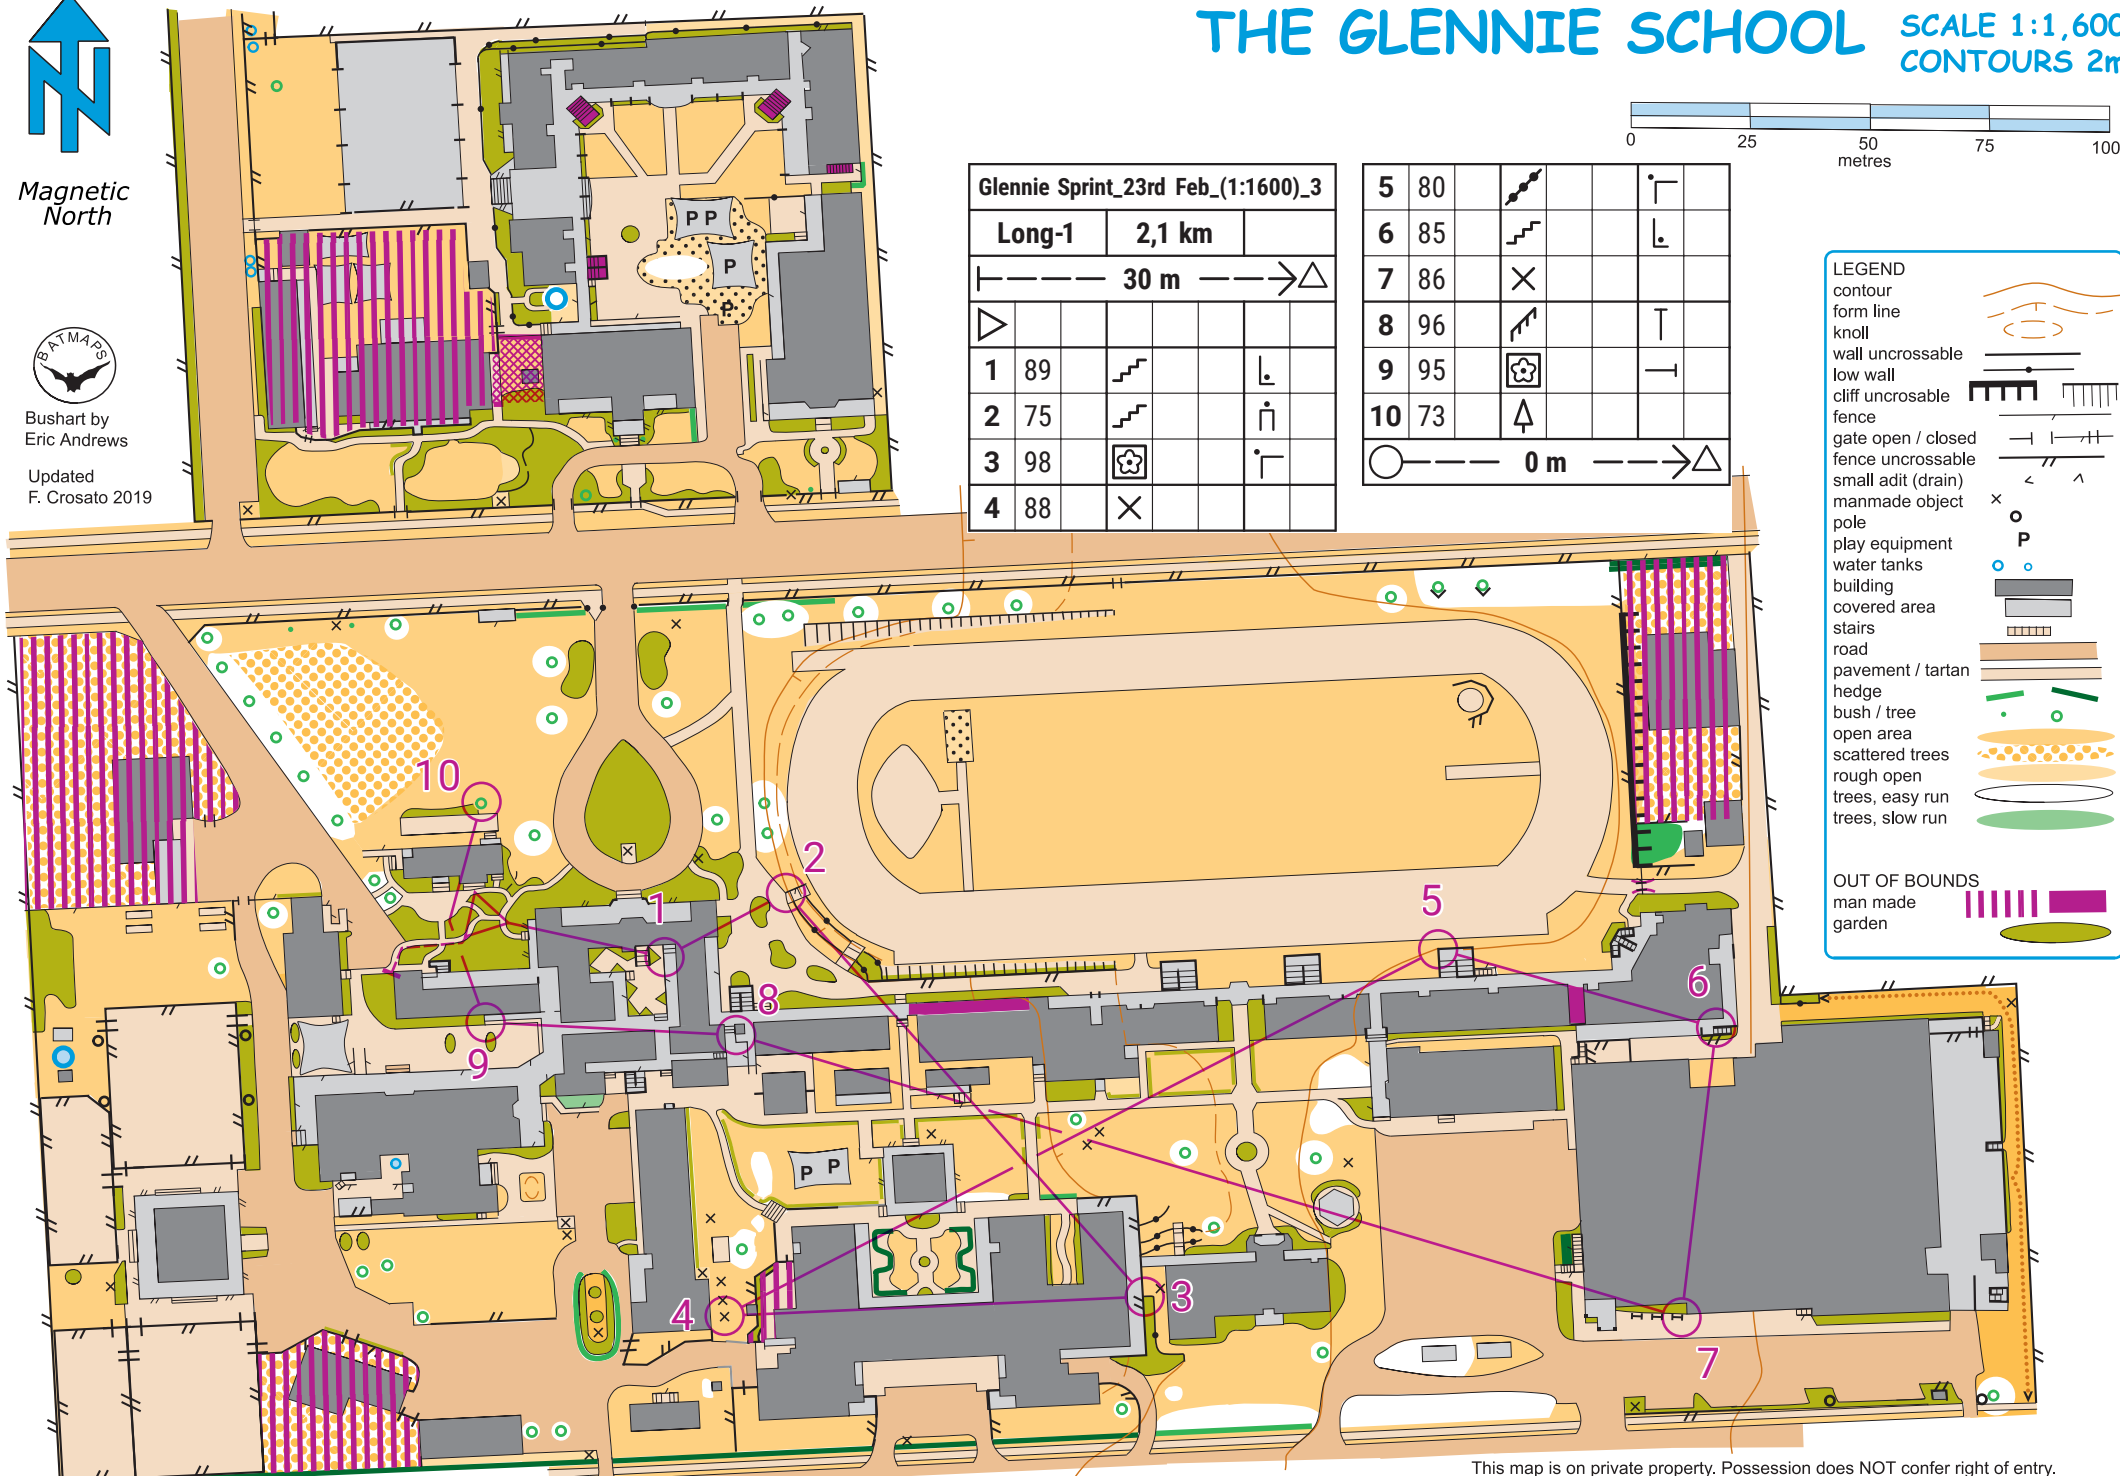

Magnetic North

Bushart by Eric Andrews

Updated F. Crosato 2019

THE GLENNIE SCHOOL

SCALE 1:1,600
CONTOURS 2m

Glennie Sprint_23rd Feb_(1:1600)_3

Long-1		2,1 km	
----- 30 m ----->△			
△			
1	89	↗	└
2	75	↘	┌
3	98	⊗	└
4	88	×	

5	80	↗	└
6	85	↘	┌
7	86	×	
8	96	↗	└
9	95	⊗	┌
10	73	↑	

○----- 0 m ----->△

LEGEND

- contour
- form line
- knoll
- wall uncrossable
- low wall
- cliff uncrossable
- fence
- gate open / closed
- fence uncrossable
- small adit (drain)
- manmade object
- pole
- play equipment
- water tanks
- building
- covered area
- stairs
- road
- pavement / tartan
- hedge
- bush / tree
- open area
- scattered trees
- rough open
- trees, easy run
- trees, slow run

OUT OF BOUNDS

- man made
- garden

This map is on private property. Possession does NOT confer right of entry.

Magnetic North

Bushart by Eric Andrews

Updated F. Crosato 2019

THE GLENNIE SCHOOL

SCALE 1:1,600
CONTOURS 2m

LEGEND

- contour
- form line
- knoll
- wall uncrossable
- low wall
- cliff uncrossable
- fence
- gate open / closed
- fence uncrossable
- small adit (drain)
- manmade object
- pole
- play equipment
- water tanks
- building
- covered area
- stairs
- road
- pavement / tartan
- hedge
- bush / tree
- open area
- scattered trees
- rough open
- trees, easy run
- trees, slow run